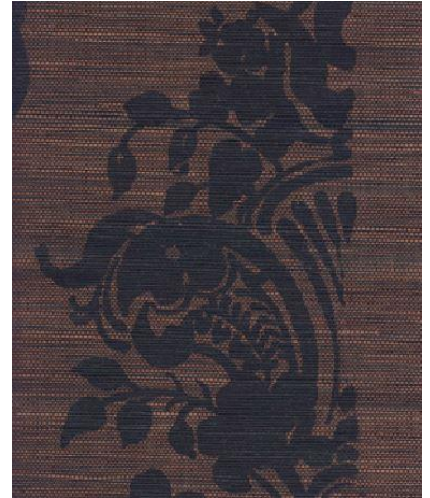

Silk Screened Sisal Prints: Victorian

AVAILABLE IN 6 COLORS

YSP 119 Bianco

YSP 121 Celadon

YSP 123 Emperador

YSP 120 Giallo

YSP 122 Etruscan

YSP 124 Rosso

SPECIFICATIONS

Width : 36" untrimmed, 33"/34" trimmed
Repeat : 36" with 18" drop match
Backing : paperbacked
Printed with water-based inks
Priced by the linear yard
Class A fire rated (ASTM E-84)
Suitable for commercial and residential installation
Clean using a vacuum only