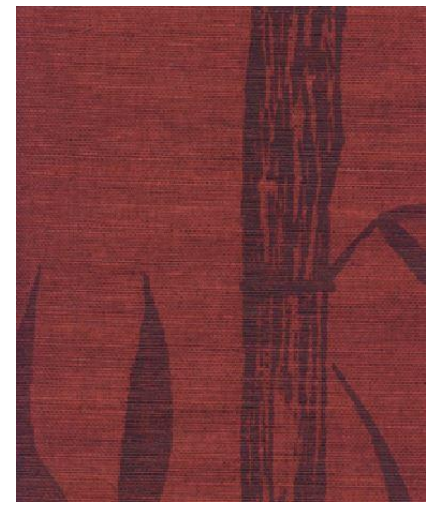

Silk Screened Sisal Prints: Bamboo

AVAILABLE IN 6 COLORS

YSP 107 Forest Bianco

YSP 109 Forest Celadon

YSP 111 Forest Emperador

YSP 108 Forest Giallo

YSP 110 Forest Etruscan

YSP 112 Forest Rosso

SPECIFICATIONS

Width : 36" untrimmed, 33"/34" trimmed
 Repeat : 36" with 18" drop match
 Backing : paperbacked
 Printed with water-based inks
 Priced by the linear yard
 Class A fire rated (ASTM E-84)
 Suitable for commercial and residential installation
 Clean using a vacuum only