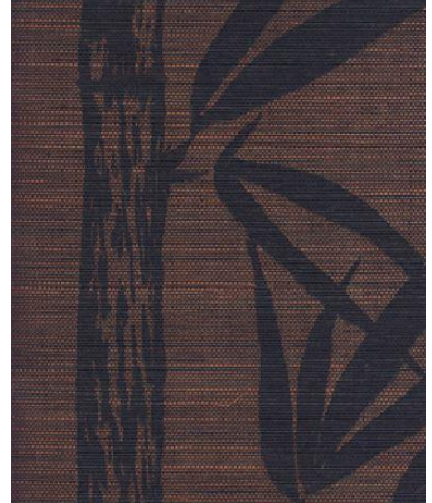

Silk Screened Sisal Prints: Bamboo

AVAILABLE IN 6 COLORS

YSP 107 Forest Bianco

YSP 109 Forest Celadon

YSP 111 Forest Emperador

YSP 108 Forest Giallo

YSP 110 Forest Etruscan

YSP 112 Forest Rosso

SPECIFICATIONS

Width : 36" untrimmed, 33"/34" trimmed
 Repeat : 36" with 18" drop match
 Backing : paperbacked
 Printed with water-based inks
 Priced by the linear yard
 Class A fire rated (ASTM E-84)
 Suitable for commercial and residential installation
 Clean using a vacuum only