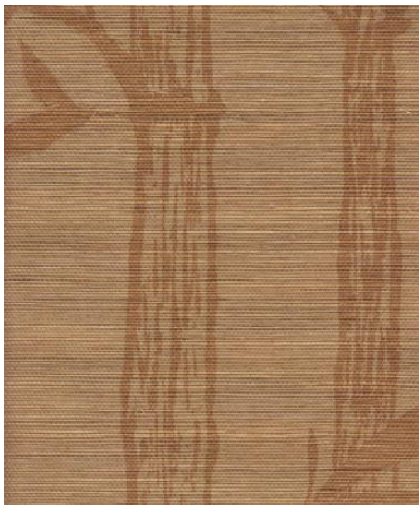

Silk Screened Sisal Prints: Bamboo

AVAILABLE IN 6 COLORS

YSP 107 Forest Bianco

YSP 109 Forest Celadon

YSP 111 Forest Emperador

YSP 108 Forest Giallo

YSP 110 Forest Etruscan

YSP 112 Forest Rosso

SPECIFICATIONS

Width : 36" untrimmed, 33"/34" trimmed
 Repeat : 36" with 18" drop match
 Backing : paperbacked
 Printed with water-based inks
 Priced by the linear yard
 Class A fire rated (ASTM E-84)
 Suitable for commercial and residential installation
 Clean using a vacuum only

ORDERING

Silk screen printed and made to order
 Sold in 8 yard increments
 Minimum order is 32 yards
 Production time is 3 - 4 weeks
 *Custom colors available in 32 yard minimums
 *Strike off charge and set up fee applies on custom colors
 No returns allowed